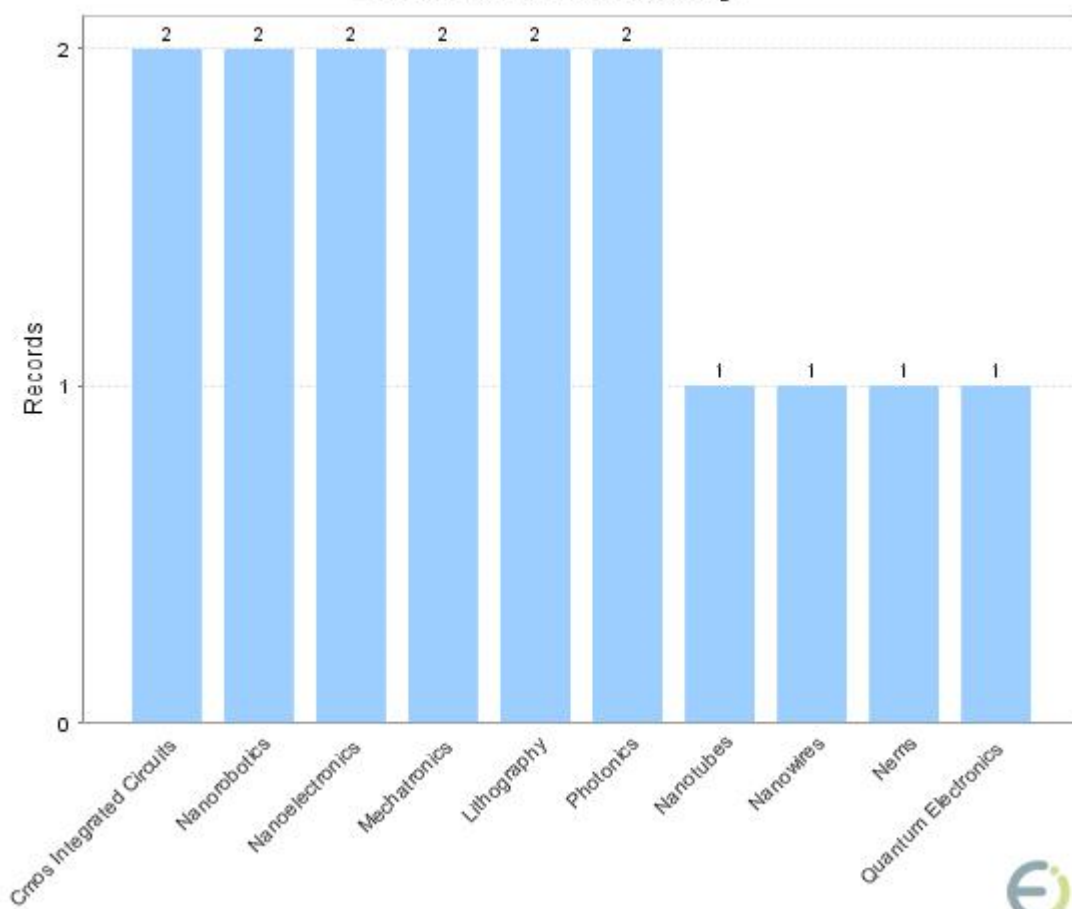

Search Query: ((nanorobot cmos) WN KY)

Controlled vocabulary

© 2009 Elsevier Inc.

© 2009 Elsevier Inc. All rights reserved.